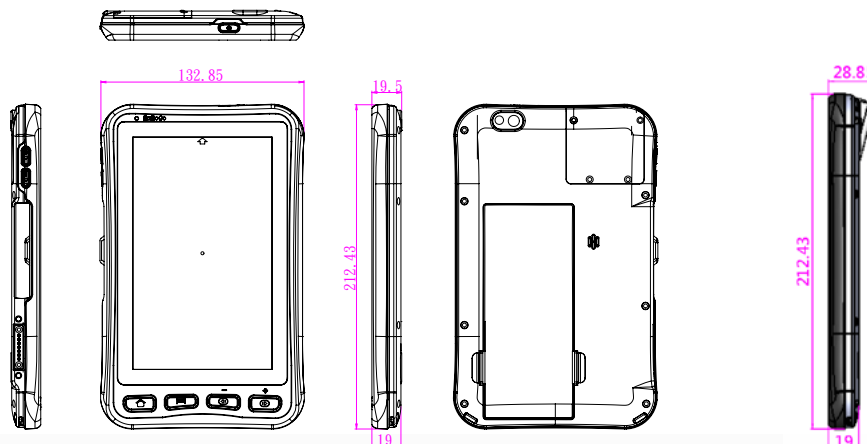

Product Specifications:

System Specification	Processor	ARM® Cortex™-A7 Quad Core 1.5Ghz
	System Memory	1GB Mobile DDR2
	Storage	16GB eMMC
	Operating System	Android™ 4.2
Display Specification	Size	7"
	Resolution	1024 * 600
	Brightness	500nit typ.
	Touch	Projected Capacitive Touch
Wireless Communication	WLAN	Support 802.11 a/b/g/n mode
	Bluetooth	Bluetooth 3.0
	WWAN	3G(support HSPA/ UMTS / GPRS / WCDMA / GSM) Data only
	GPS	Built-in GPS/ AGPS module Optional Neo-6
Mechanical and Environment	Dimensions (W x L x H)	212.4 x 132.8 x 19 mm
	Weight	550g
	Operating Temperature	-20°C to 60°C (AC mode), -10°C to 50°C (Battery mode)
	Operating Humidity	5% ~ 95% RH (non condensing)
	IP Proof	IP65
	Shock	MIL-STD-810G Method 516.6
	Vibration	MIL-STD-810G Method 514.6
	Drop	MIL-STD-810G Method 516.5, 4 ft, Free to concrete
Certifications	CE, FCC , CCC	
I/O Connectors	External I/O	1 x Micro USB OTG 1 x Headset jack (Mic+Earphone) 1 x 2.5Ø 5V DC Power Input 1 x SIM Slot 1 x Micro SD Card Slot
	Internal Audio Device	1 x 1.2W Speaker
	Barcode Reader	1 x Barcode Reader: Motorola SE4500 SCAN engine Support QR Code / Data Matrix /PDF417 / Maxicode / Aztec
Power Management	Power input	5V DC in
	Power consumption	7W (under full loading)
	Battery	3.7V 5300mAh Li-Poly user replaceable battery
	Battery Operating Time	12 hours *
Adapter	15W Adapter	
Field Service Features	Camera	5.0M pixel Camera with LED auxiliary light(Rear Side , with Auto Focus)

Dimensions :

Standard

With Barcode

* Note: Measured at dimming LCD brightness. Varies depending on the usage conditions, or when an external device is attached.