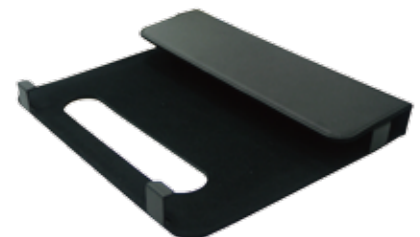

- ◆ The ergonomic hand-strap can help you handle the Rugged Tablet PC much more easily and comfortable.

Charging Cart

Model Name:M97CC-V2
Winmate Part Number:98KT00A00003

- ◆ Charge max. up to 32 pcs of tablet PC at the same time
- ◆ Lockable doors and casters design for security and safety

VESA Mounting Kit

Model Name:M97VS-V1
Winmate Part Number:98K000A0001N

- ◆ VESA 75 x 75 mm screw hole

Mobile Power Station

Model Name:M44BW-100
Winmate Part Number:9A000000000A

- ◆ Model Name: M44BW-100
- ◆ 8.4/12/16/19V DC out
- ◆ Capacity: 8800mAh